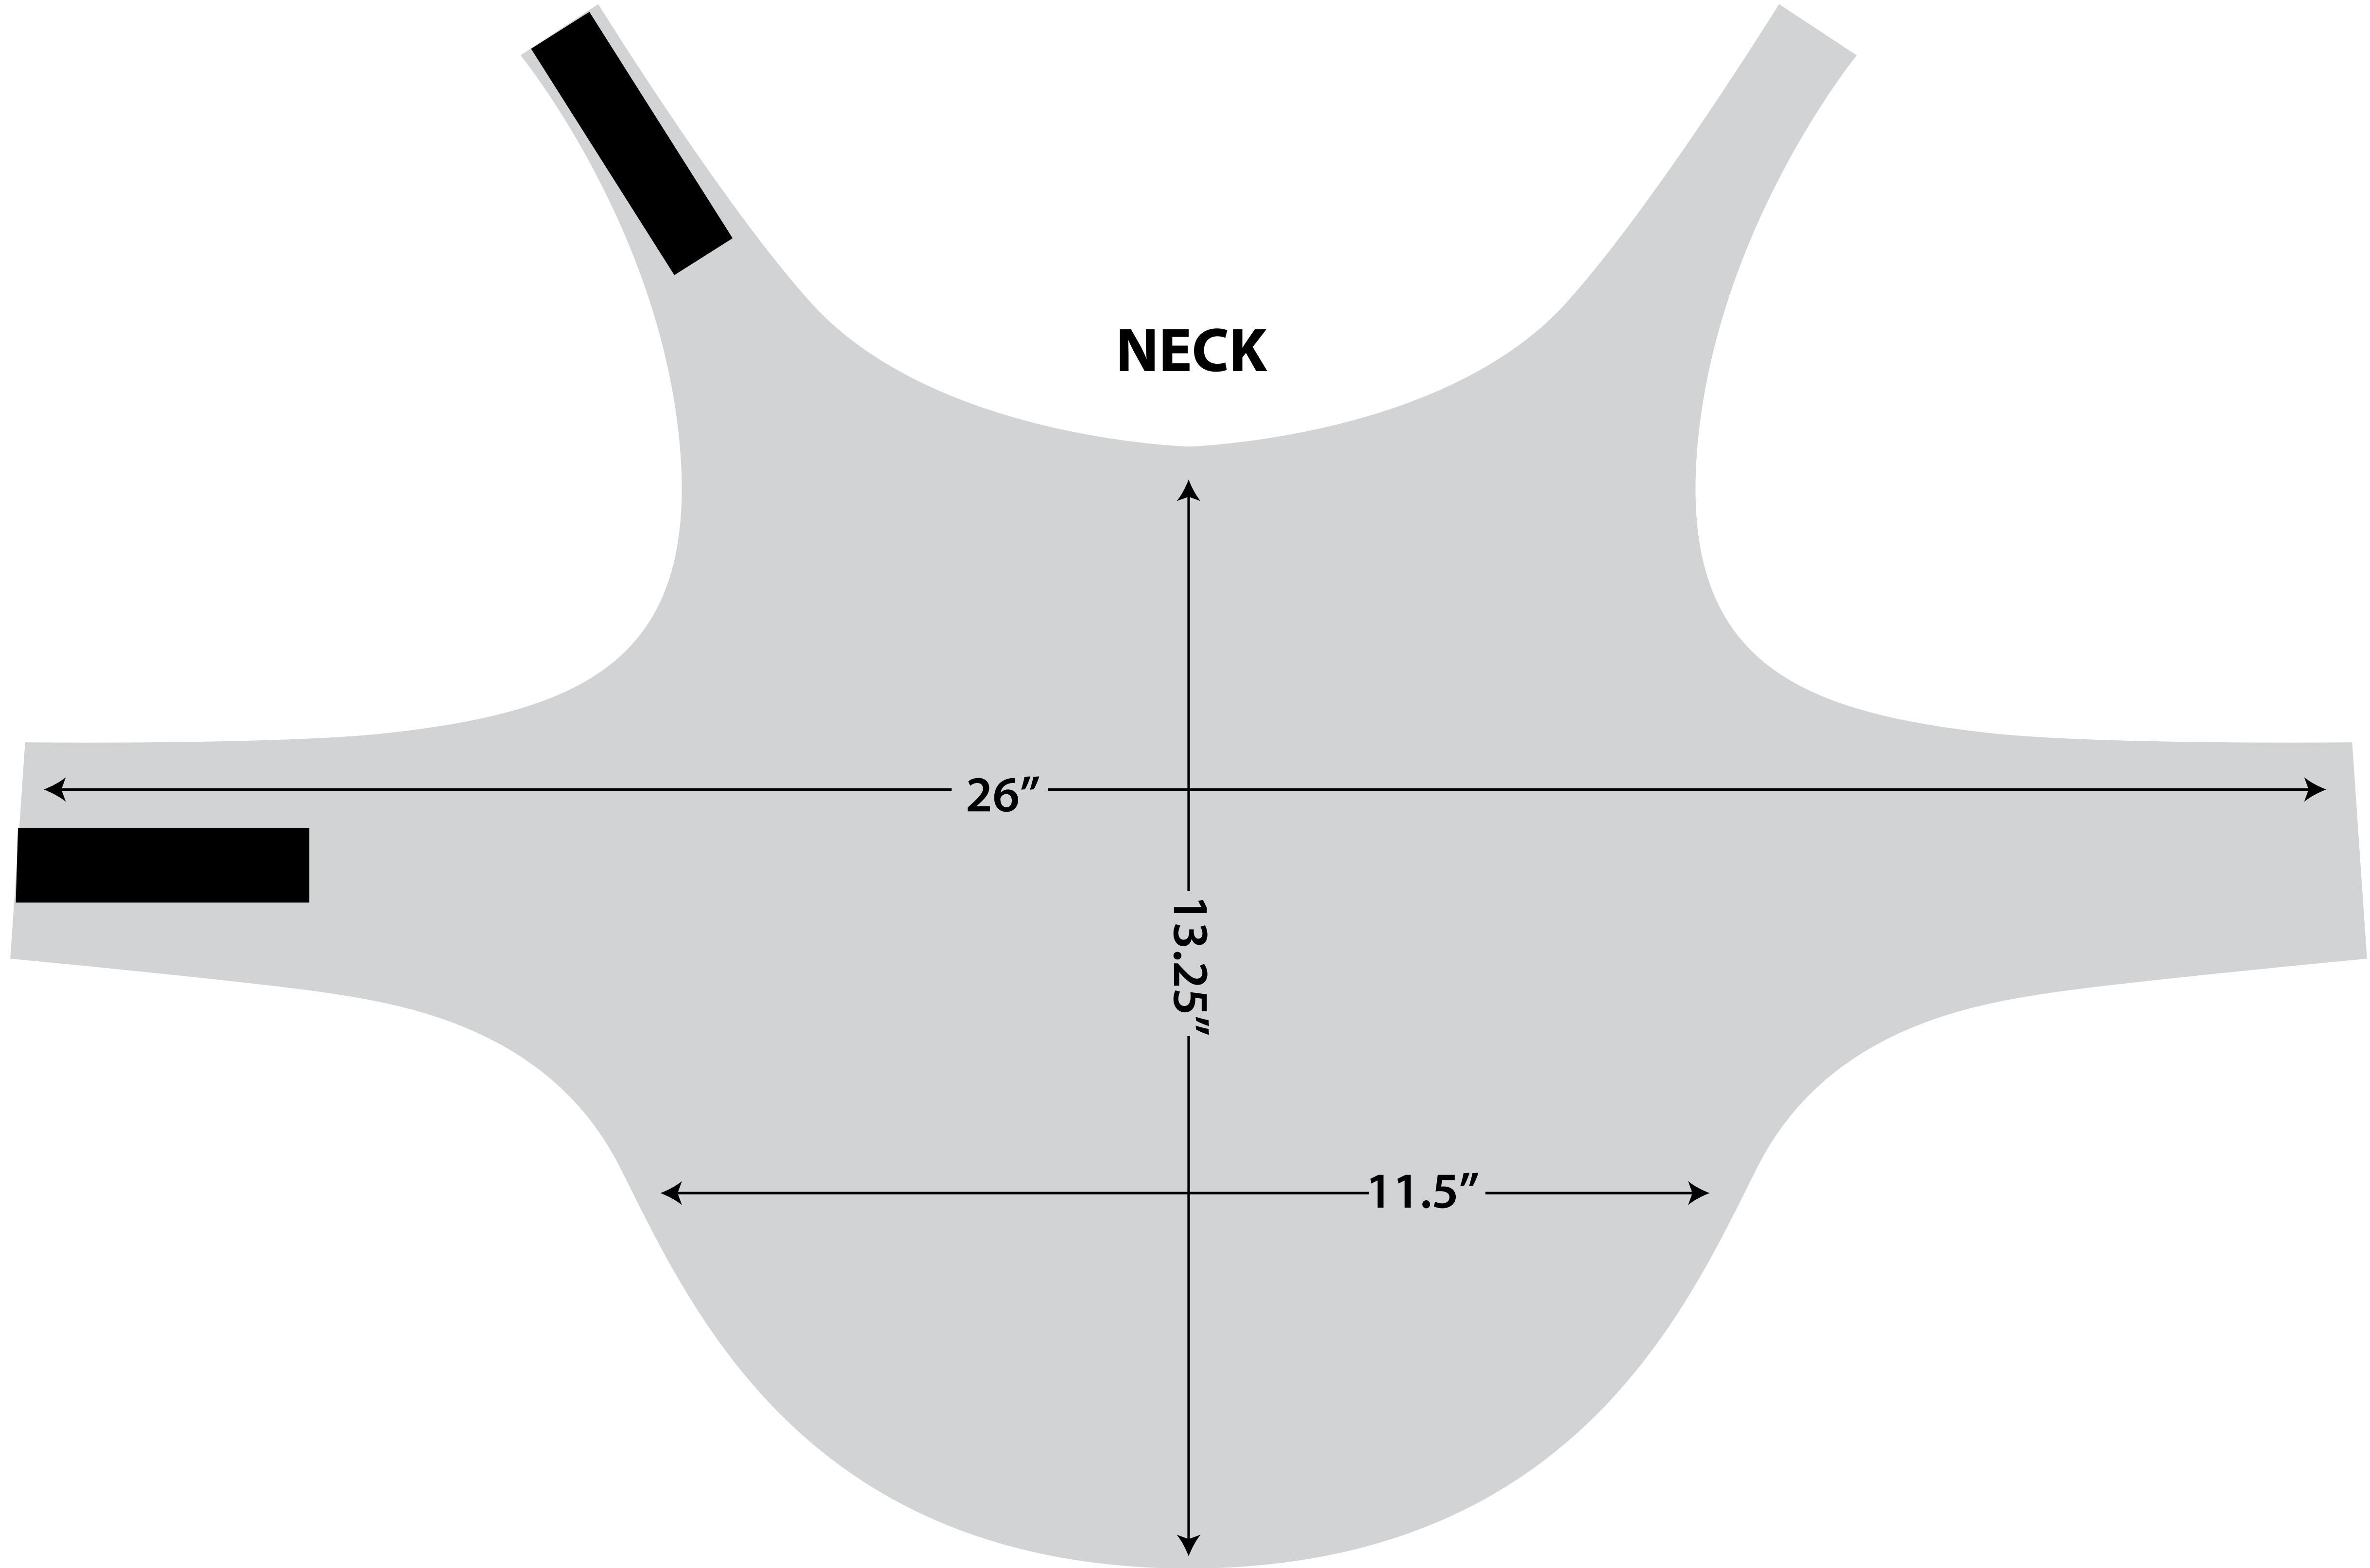

SIZE: LARGE

NECK

32"

15.25"

16"

BOTTOM

SIZE: MEDIUM

NECK

26"

13.25"

11.5"

BOTTOM

SIZE: SMALL

NECK

21.5"

11.75"

9.5"

BOTTOM