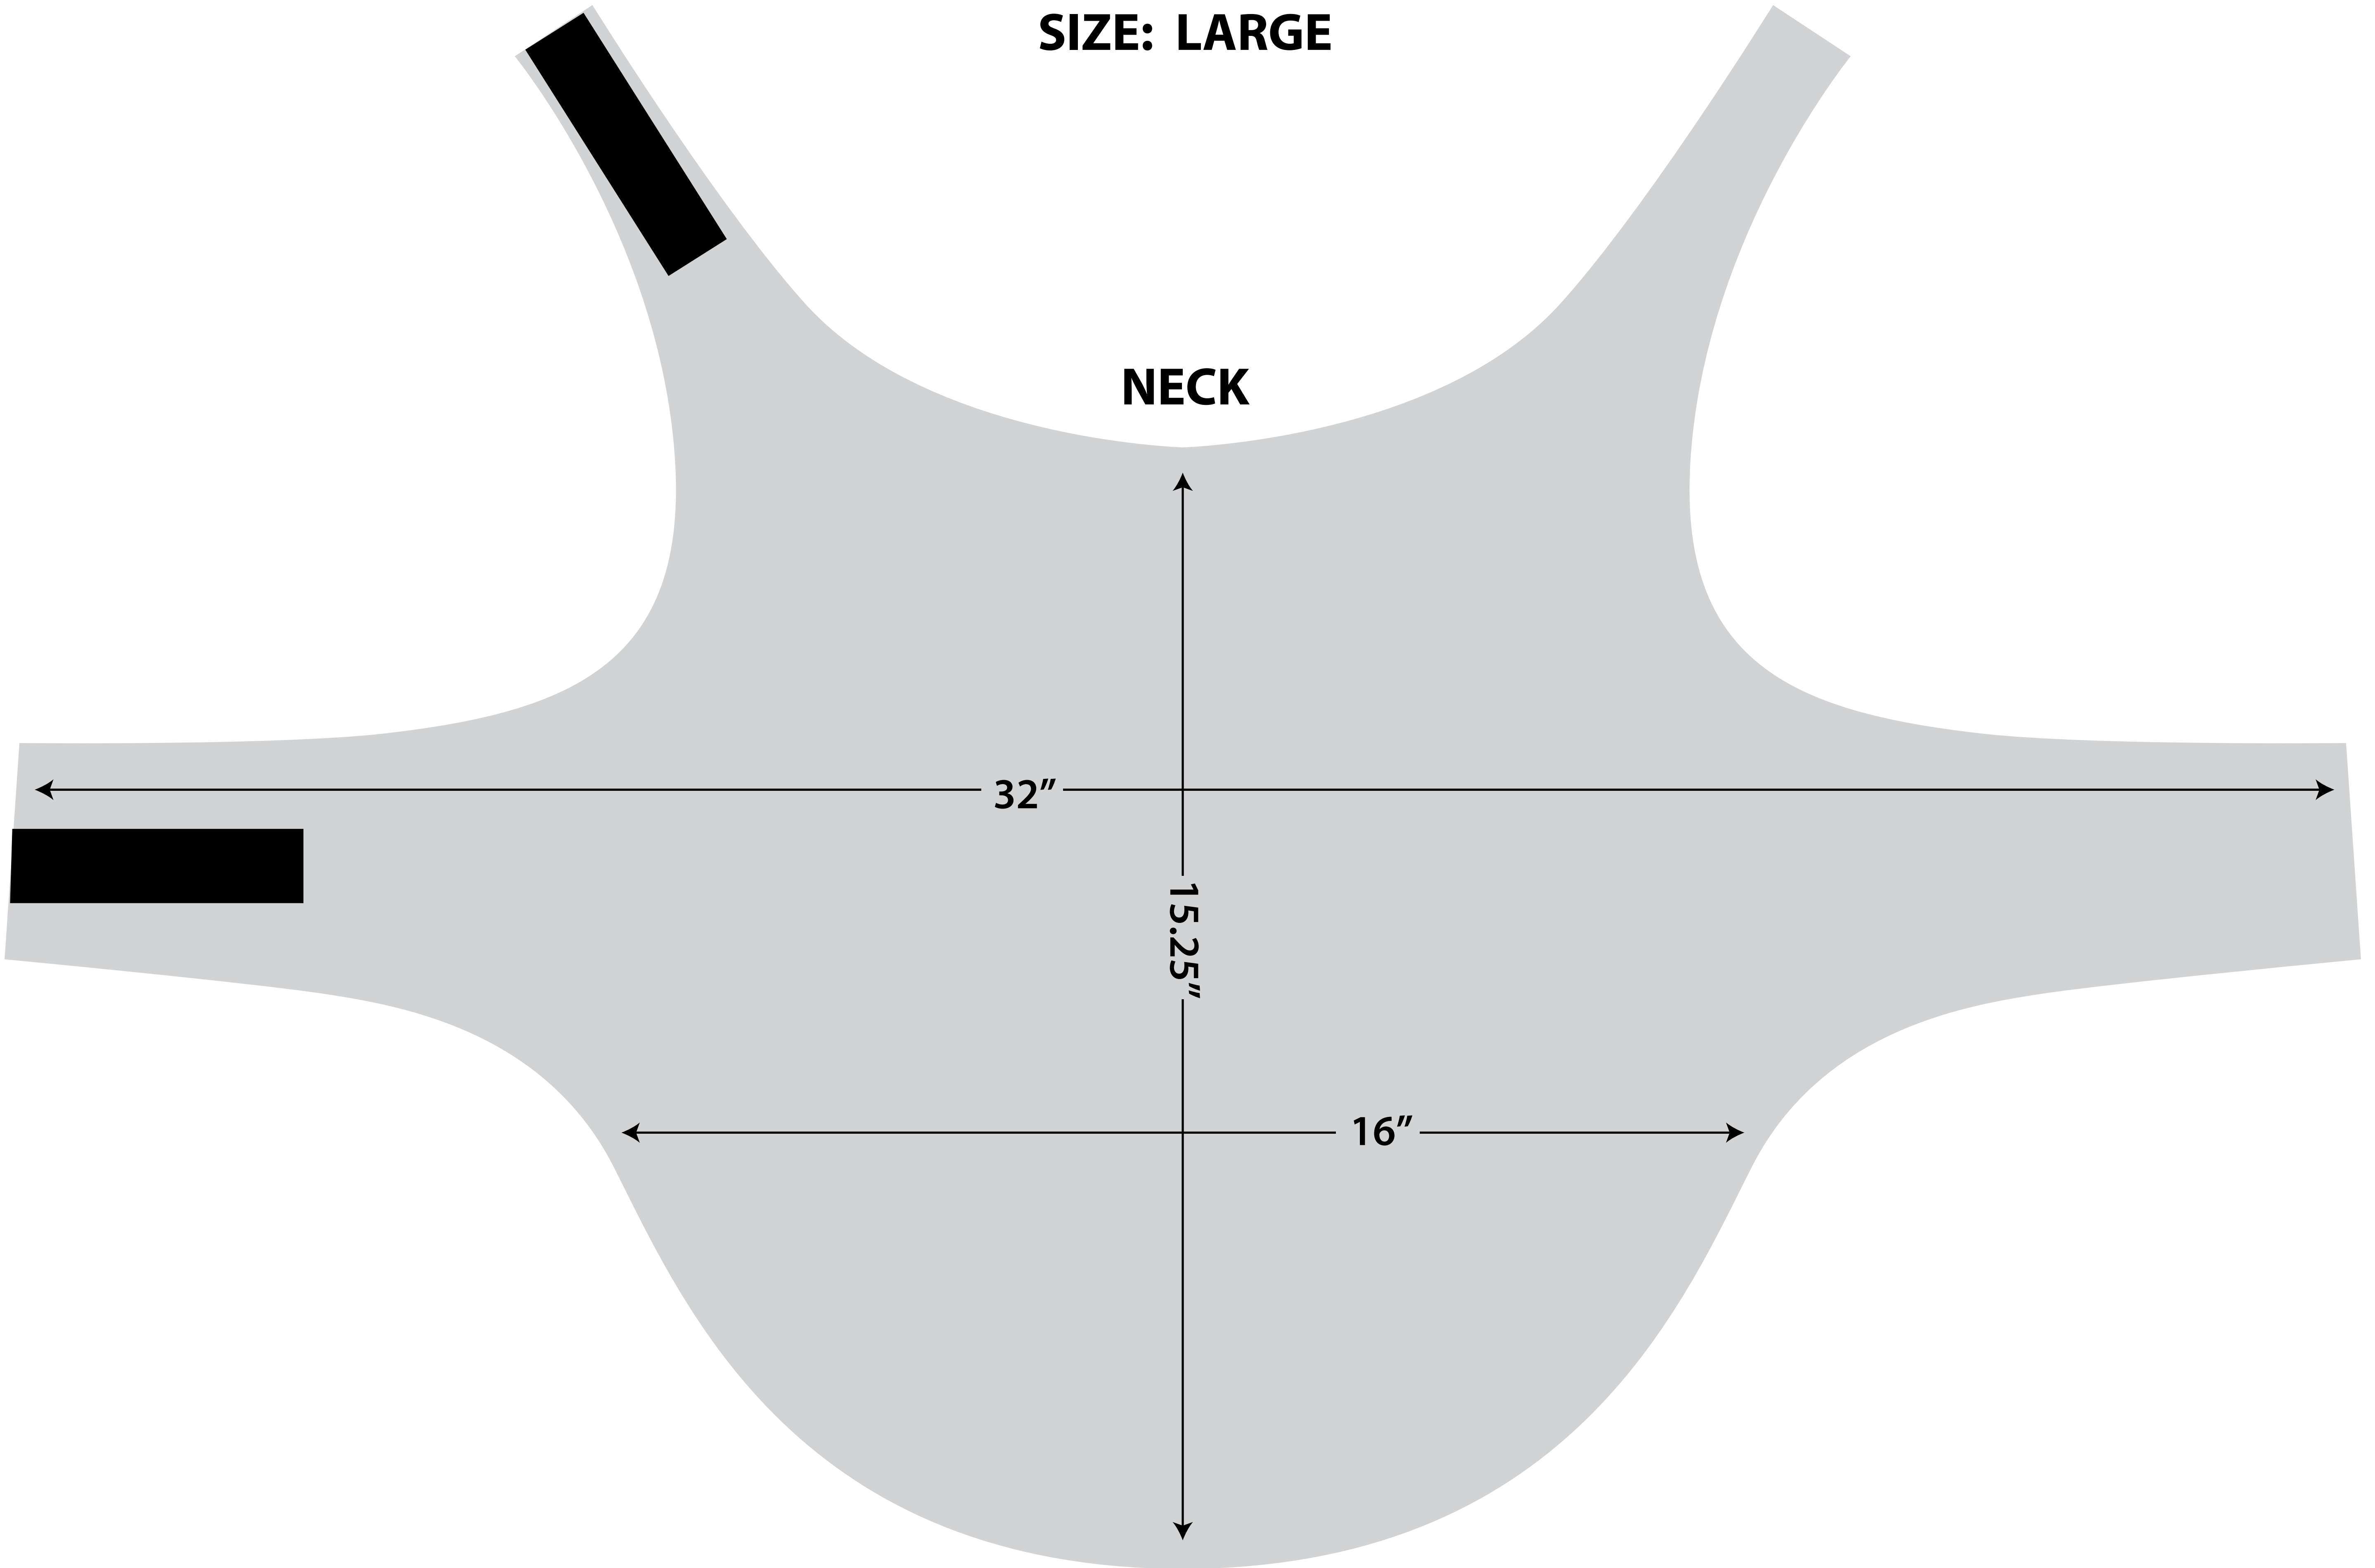

SIZE: LARGE

NECK

32"

15.25"

16"

BOTTOM

SIZE: MEDIUM

NECK

26"

13.25"

11.5"

BOTTOM

SIZE: SMALL

NECK

21.5"

11.75"

9.5"

BOTTOM