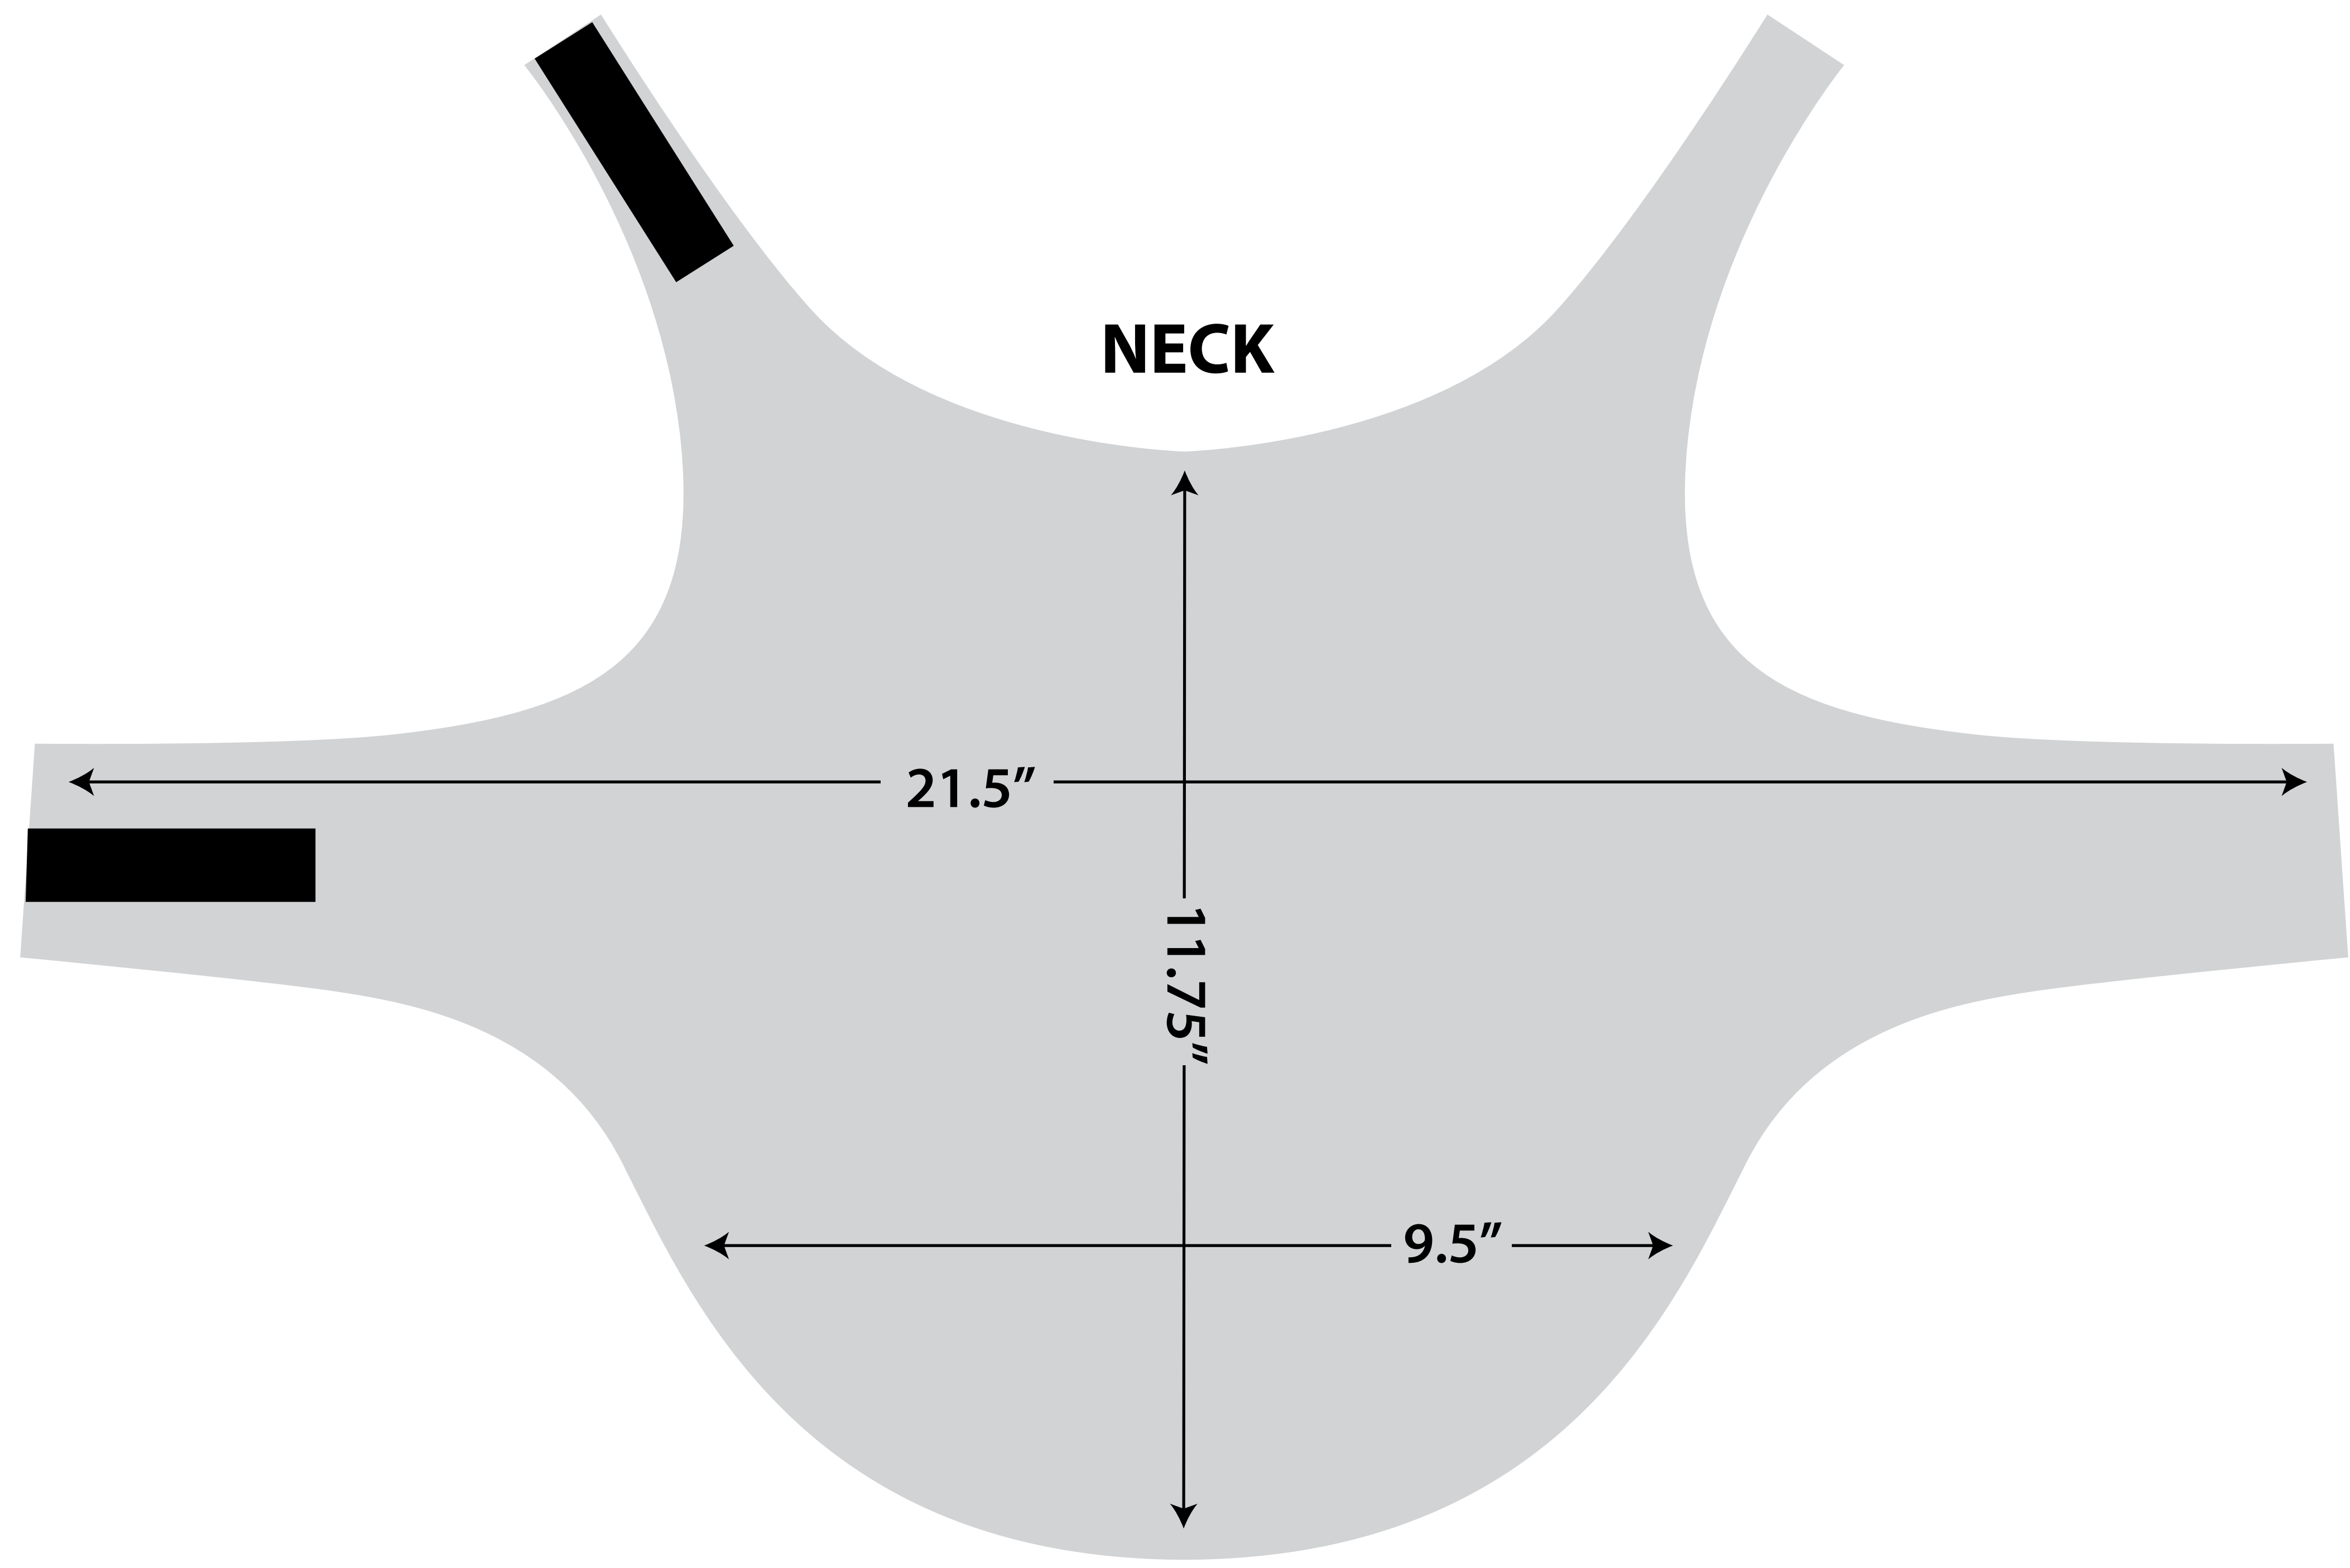

SIZE: LARGE

NECK

32"

15.25"

16"

BOTTOM

SIZE: MEDIUM

NECK

26"

13.25"

11.5"

BOTTOM

SIZE: SMALL

NECK

21.5"

11.75"

9.5"

BOTTOM